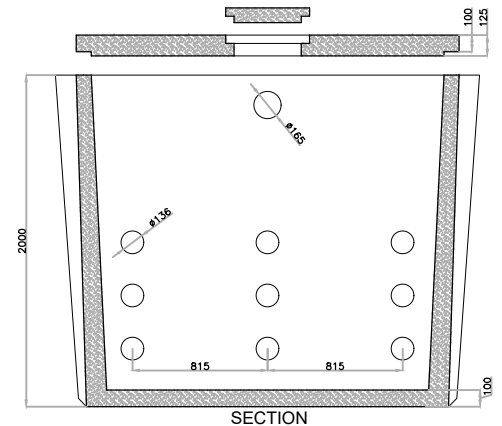

12000 Ltr. Tank

Kilkenny Pre-Cast Concrete

The information on these drawings is accurate at the time of website commencement. They are for guidelines only and Kilkenny Precast Concrete Ltd. reserve the right to alter these products at any time without notification