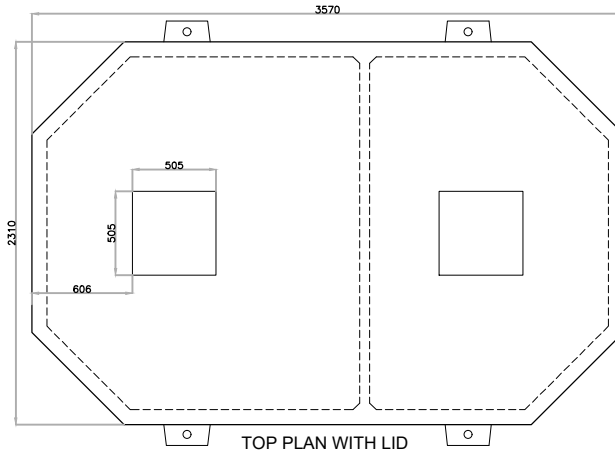

12000 Ltr. Tank

Kilkenny Pre-Cast Concrete

The information on these drawings is accurate at the time of website commencement. They are for guidelines only and Kilkenny Precast Concrete Ltd. reserve the right to alter these products at any time without notification