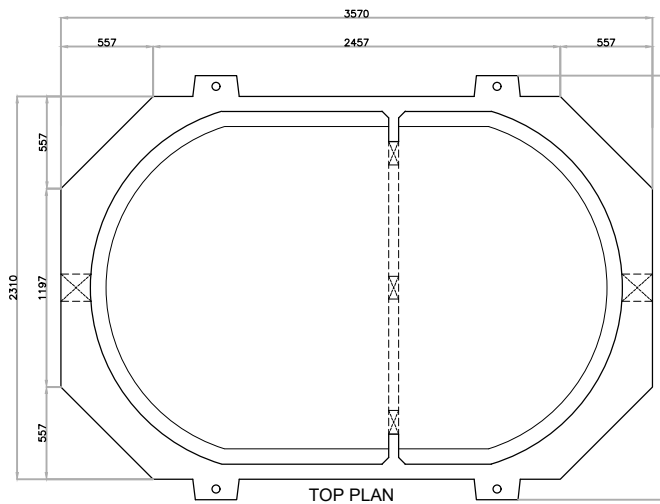

12000 Ltr. Tank

Kilkenny Pre-Cast Concrete

The information on these drawings is accurate at the time of website commencement. They are for guidelines only and Kilkenny Precast Concrete Ltd. reserve the right to alter these products at any time without notification