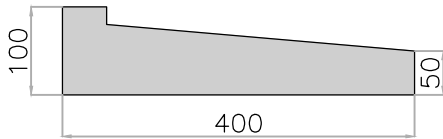

Cills

Kilkenny Pre-Cast Concrete

Stone Finish

Stone Facing

100 Block

Timber Frame