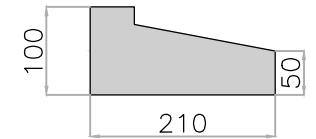

Cills

Kilkenny Pre-Cast Concrete

Stone Finish

Stone Facing

100 Block

Timber Frame