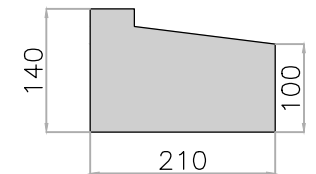

Cills

Kilkenny Pre-Cast Concrete

Stone Finish

Stone Facing

100 Block

Timber Frame