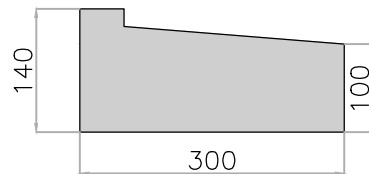

Cills

Kilkenny Pre-Cast Concrete

Stone Finish

Stone Facing

100 Block

Timber Frame