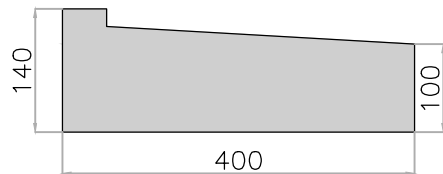

Cills

Kilkenny Pre-Cast Concrete

Stone Finish

Stone Facing

100 Block

Timber Frame