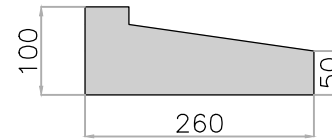

Cills

Kilkenny Pre-Cast Concrete

Stone Finish

Stone Facing

100 Block

Timber Frame