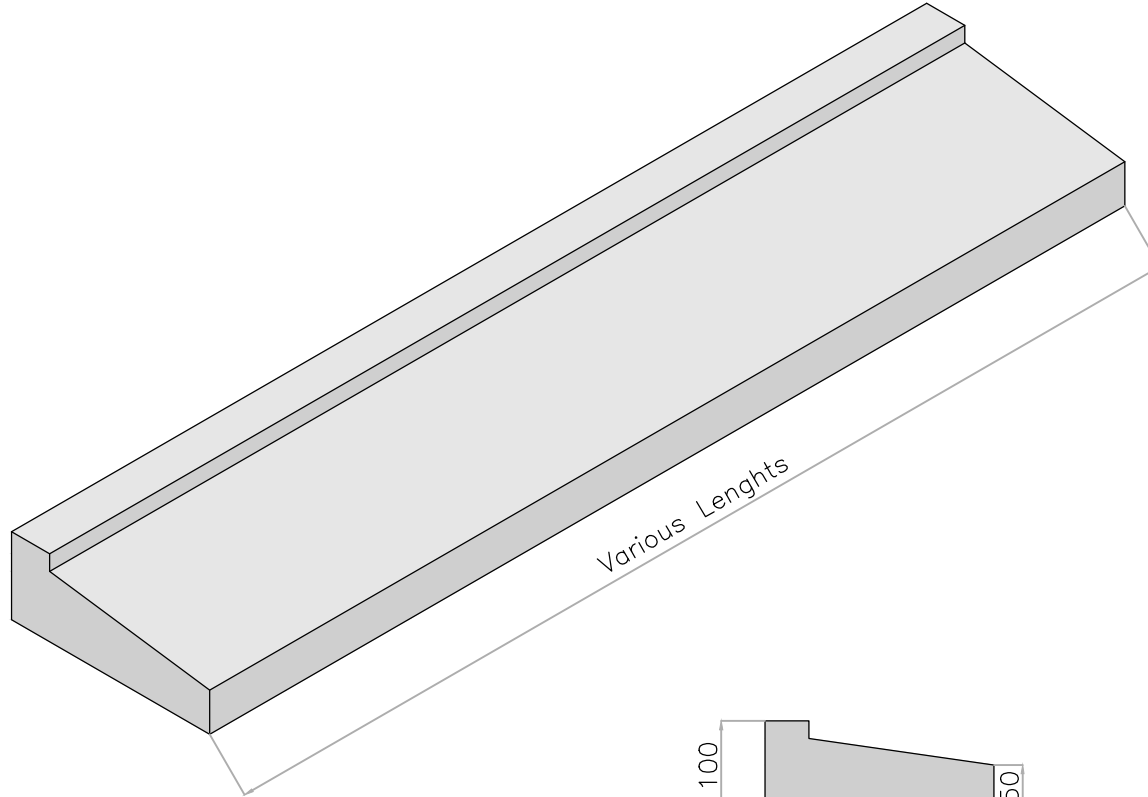

Cills

Kilkenny Pre-Cast Concrete

Stone Finish

Stone Facing

100 Block

Timber Frame