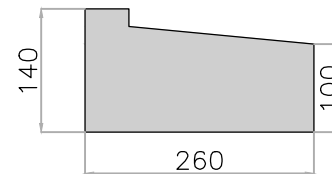

Cills

Kilkenny Pre-Cast Concrete

Stone Finish

Stone Facing

100 Block

Timber Frame