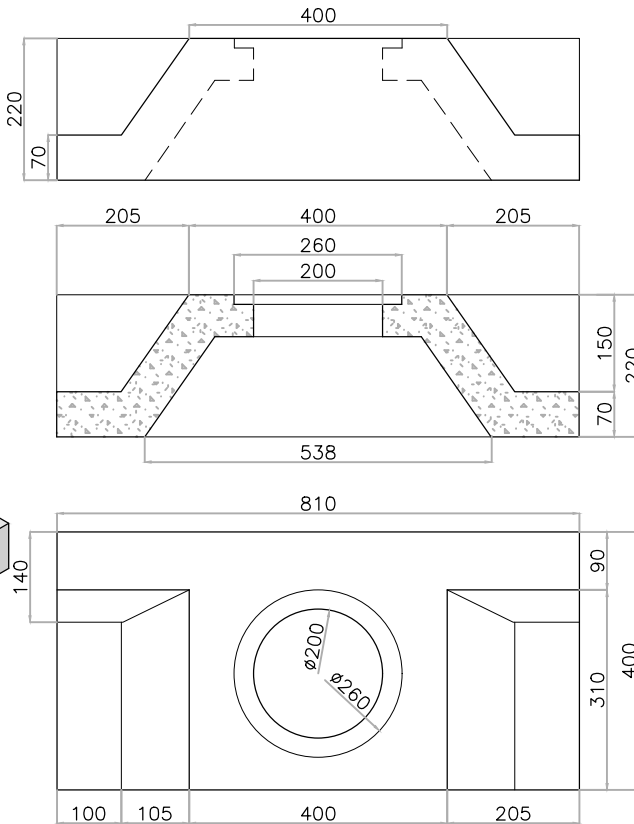

Flue Gatherer and Flue Head

Kilkenny Pre-Cast Concrete

FLUE GATHERER

FLUE HEAD