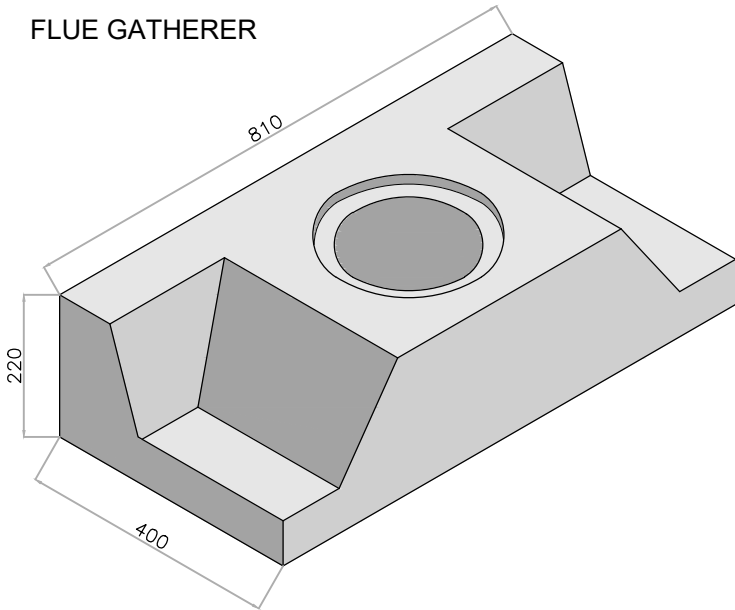

Flue Gatherer and Flue Head

Kilkenny Pre-Cast Concrete

FLUE GATHERER

FLUE HEAD