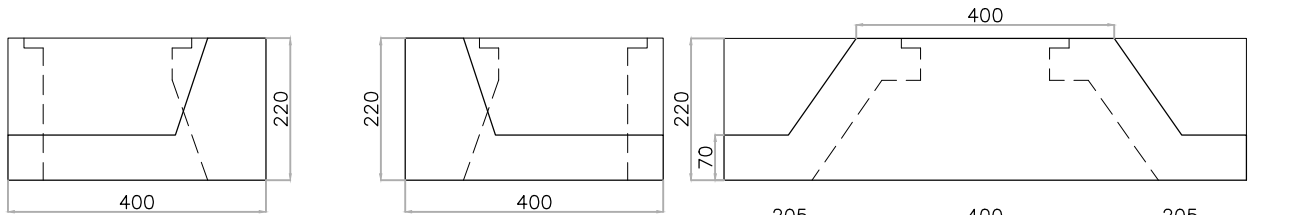

Flue Gatherer and Flue Head

Kilkenny Pre-Cast Concrete

FLUE GATHERER

FLUE HEAD